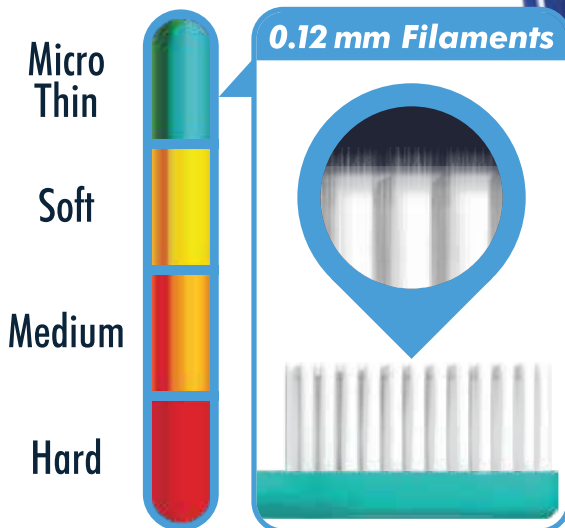

# BLOSSOM FEATURES

**Toray/Dupont**  
High Grade PBT Bristles

**Extra Soft Bristles**

0.01 mm slim tip  
0.12 mm diameter

MicroThin filaments  
0.127mm diameter

★ **NON-TOXIC PLASTIC** ★  
Safe for children and adult.